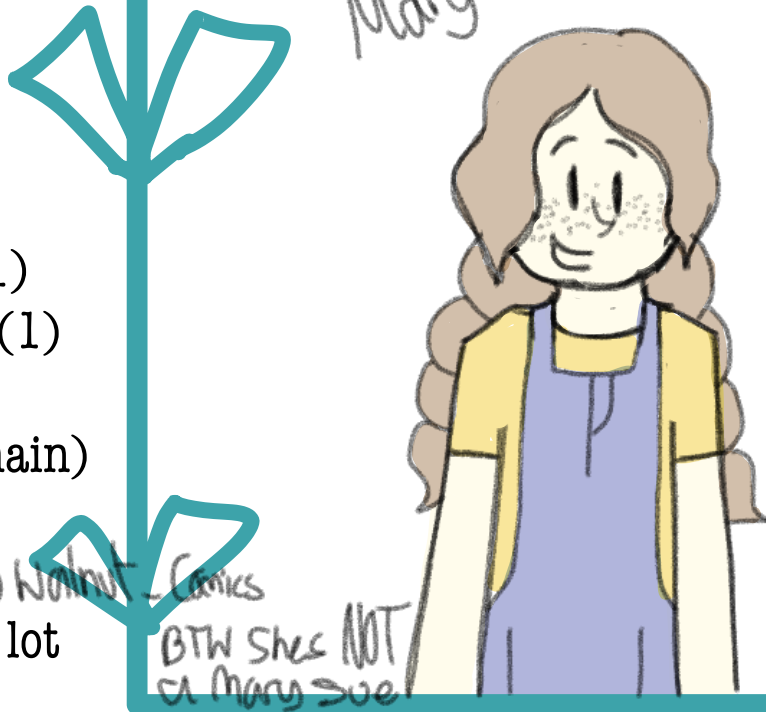

School Mysteries !! ^^

Something's up with the school we go to.. It's up to us to figure it out~

ROLES!!

- Students (Mains) - (4)
- Ghost dector dude/girl - (1)
- Gym teacher (monster 1) (1)
- Janitor (Monster 2) (1)
- my best friend (another main) (2)
- Friends (helpers) - (2) @ Walnut Comics
- The Principal (shows up a lot in chapt. 3-4) - (1)
- Vice Principal (shows up in chapt 1 a lot) - (1)
- Me Obviously - @kxkll (kk)

Your OC

Mary Sue

YOU MAY MAKE SHIPS BY THE WAY!! ^^

(I support any! As long as it isn't shipped with a adult x kid. Please.)